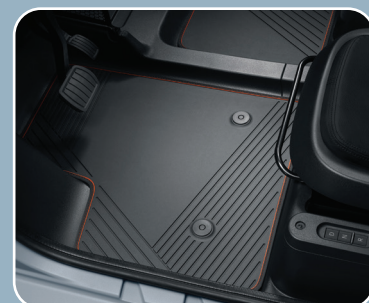

2 black floor mats with orange outline