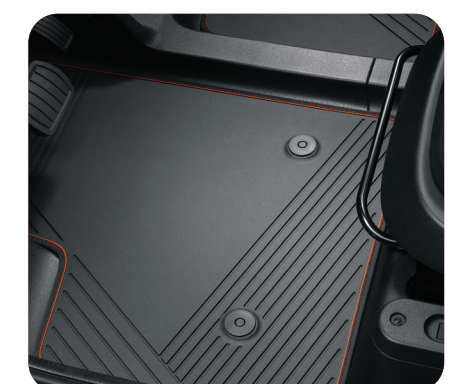

Dashboard storage boxes

DAT@AMI for connecting your smartphone to Ami

Rear window decals

Smartphone cradle

Wheel trims

Black floor mats with colour-coded trim

Black door nets with a horizontal band

Lower door decals

Dashboard bag hook on passenger side

MY AMI ORANGE PACK

PEPS COLOUR PACK

Smartphone cradle

3 orange dashboard storage boxes

1 yellow bag hook on the passenger side

DAT@AMI for connecting your smartphone to Ami